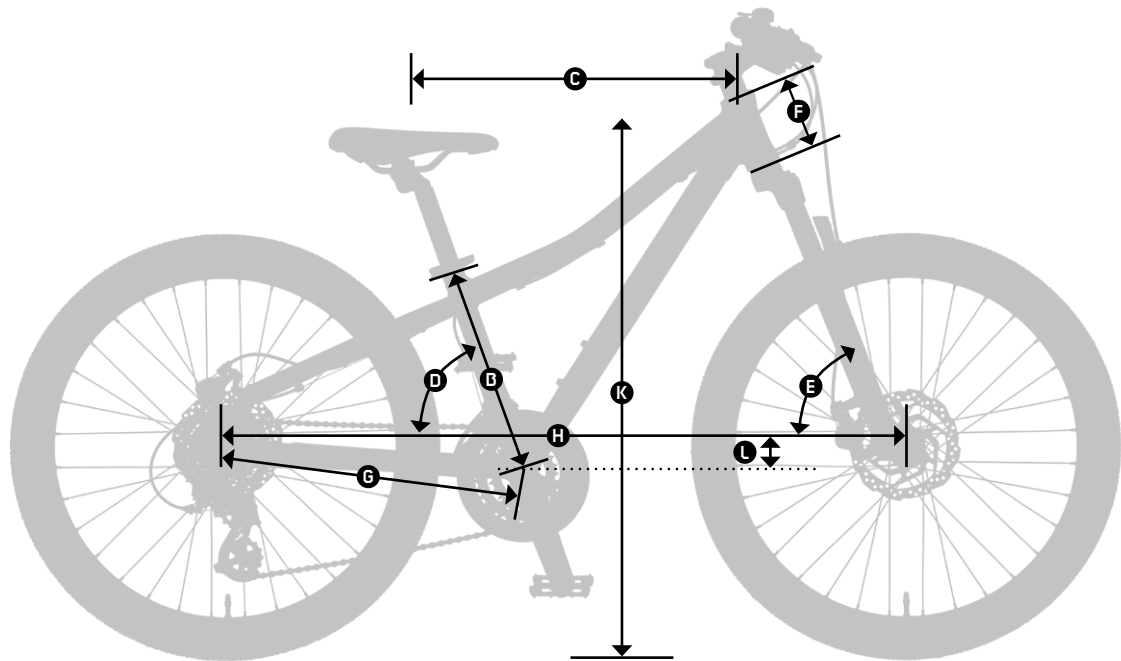

WILD CROSS 16

2021

A	Size	23cm
	Size in cm	104
B	Seattube length	230
C	Toptube length	400
D	Seat angle	69°
E	Head angle	68°
F	Headtube length	100
G	Chainstay length	317
H	Wheelbase	723
I	Stack	399
J	Reach	239
K	Standover height	410
L	BB drop	30

WILD CROSS 12

2021

A	Size Size in cm	18cm 92
B	Seattube length	180
C	Toptube length	340
D	Seat angle	69°
E	Head angle	68°
F	Headtube length	100
G	Chainstay length	266
H	Wheelbase	629
I	Stack	322
J	Reach	213
K	Standover height	338
L	BB drop	+10

WILD BUDDY

2021

A	Size Size in cm	12cm 86
B	Seattube length	160
C	Toptube length	350
D	Seat angle	71°
E	Head angle	68°
F	Headtube length	100
G	Chainstay length	220
H	Wheelbase	572
I	Stack	357
J	Reach	227
K	Standover height	271
L	BB drop	40