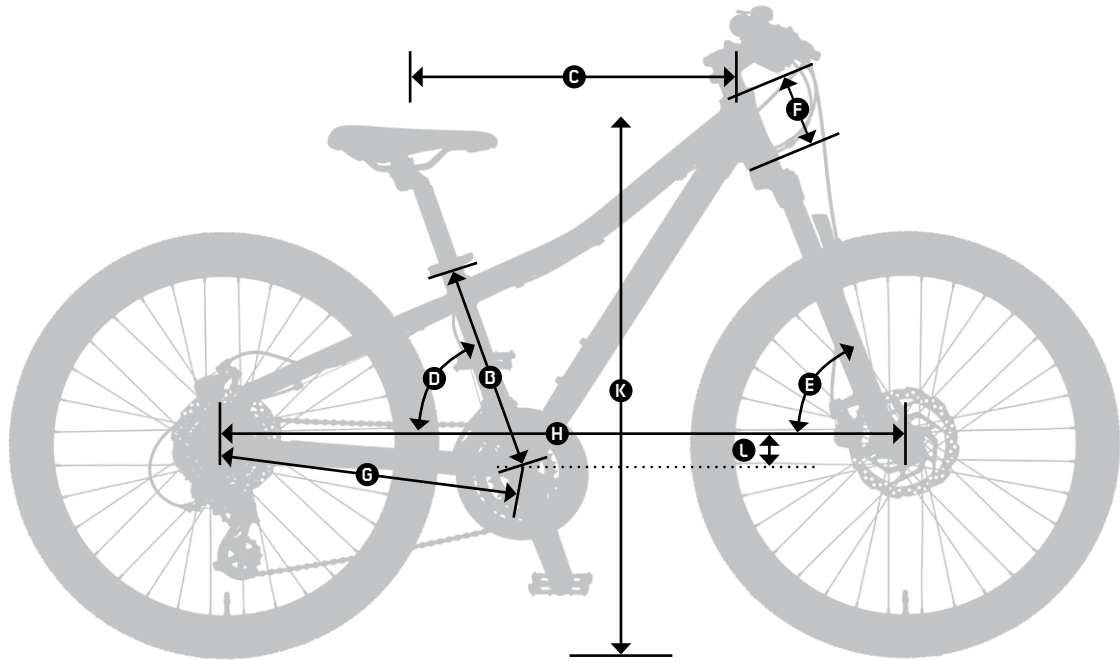

WILD CROSS 16

2021

A	Size	23cm
	Size in cm	104
B	Seattube length	230
C	Toptube length	400
D	Seat angle	69°
E	Head angle	68°
F	Headtube length	100
G	Chainstay length	317
H	Wheelbase	723
I	Stack	399
J	Reach	239
K	Standover height	410
L	BB drop	30

WILD CROSS 12

2021

A	Size Size in cm	18cm 92
B	Seattube length	180
C	Toptube length	340
D	Seat angle	69°
E	Head angle	68°
F	Headtube length	100
G	Chainstay length	266
H	Wheelbase	629
I	Stack	322
J	Reach	213
K	Standover height	338
L	BB drop	+10

WILD BUDDY

2021

A	Size Size in cm	12cm 86
B	Seattube length	160
C	Toptube length	350
D	Seat angle	71°
E	Head angle	68°
F	Headtube length	100
G	Chainstay length	220
H	Wheelbase	572
I	Stack	357
J	Reach	227
K	Standover height	271
L	BB drop	40