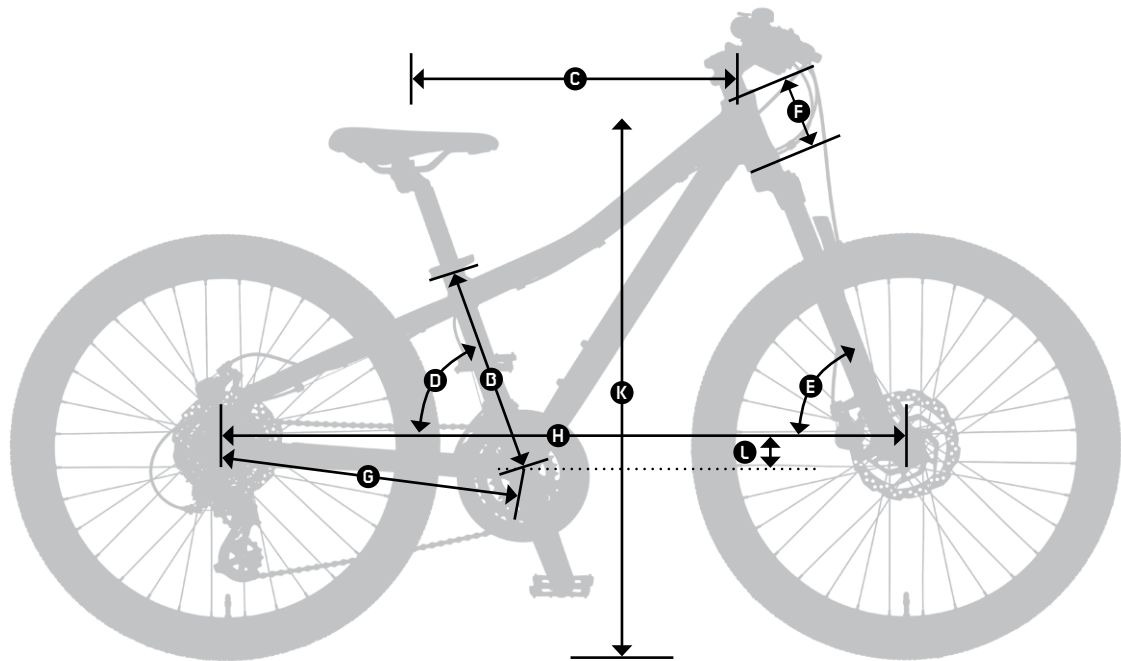

WILD ONE 20

2020

A	Size	29
	Size in cm	116
B	Seattube length	290
C	Toptube length	410
D	Seat angle	73,0°
E	Head angle	71,0°
F	Headtube length	100
G	Chainstay length	365
H	Wheelbase	829
K	Standover height	573
L	BB drop	15