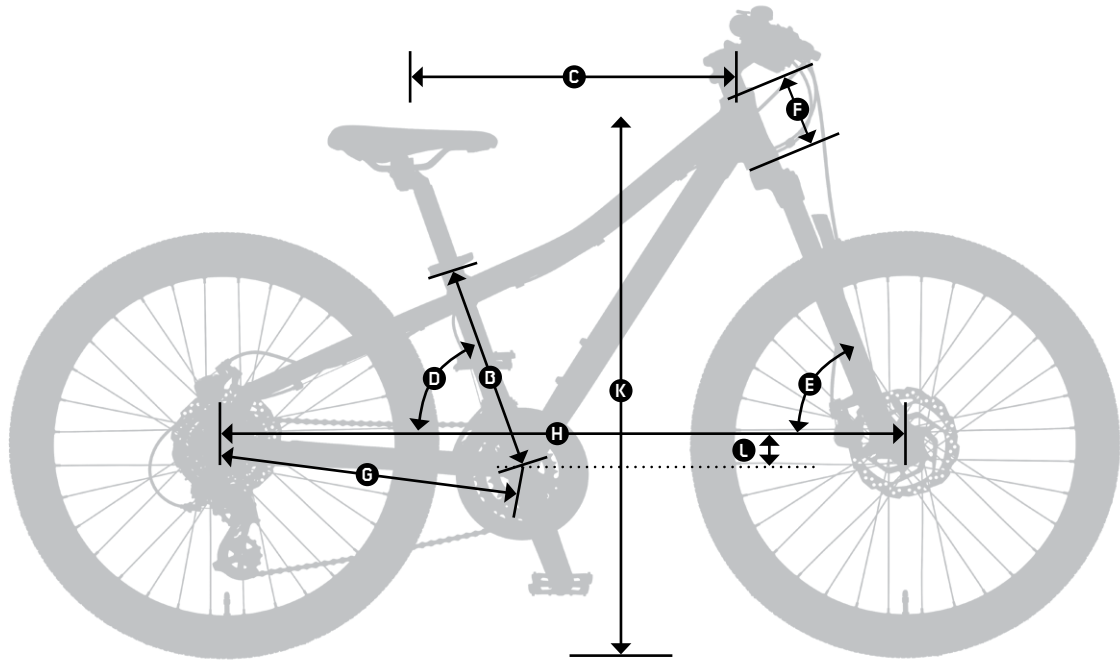

WILD ONE 24

2021

A	Size Size in cm	31cm 128
B	Seattube length	310
C	Toptube length	484
D	Seat angle	72,5°
E	Head angle	70°
F	Headtube length	100
G	Chainstay length	420
H	Wheelbase	954
I	Stack	509
J	Reach	324
K	Standover height	633
L	BB drop	50