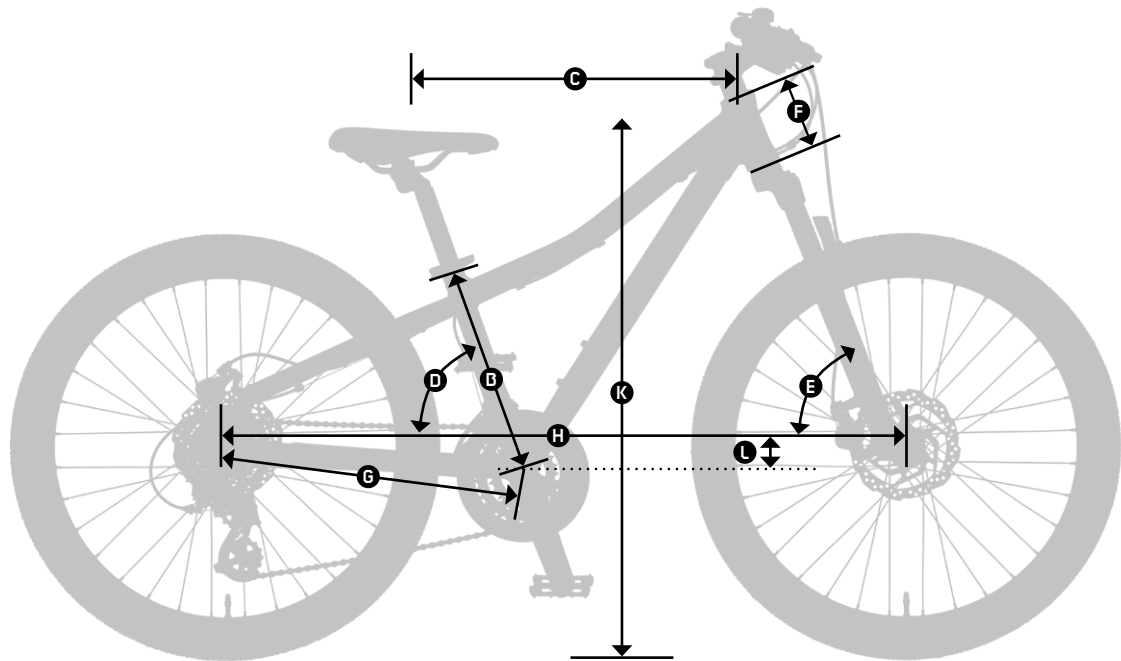

WILD SPEED DISC 24

2021

A	Size	31cm
	Size in cm	128
B	Seattube length	310
C	Toptube length	500
D	Seat angle	70°
E	Head angle	72°
F	Headtube length	90
G	Chainstay length	410
H	Wheelbase	958
I	Stack	508
J	Reach	335
K	Standover height	663
L	BB drop	35

WILD CROSS 24 & 24 STREET

2021

A	Size	31cm
	Size in cm	128
B	Seattube length	310
C	Toptube length	500
D	Seat angle	70°
E	Head angle	72°
F	Headtube length	120
G	Chainstay length	410
H	Wheelbase	953
I	Stack	495
J	Reach	339
K	Standover height	650
L	BB drop	45

WILDCAT 24

2021

A	Size Size in cm	35cm 128
B	Seattube length	350
C	Toptube length	522
D	Seat angle	73°
E	Head angle	71°
F	Headtube length	120
G	Chainstay length	400
H	Wheelbase	979
I	Stack	487
J	Reach	374
K	Standover height	412
L	BB drop	25

WILD CROSS 24

2020

A	Size	31
	Size in cm	128
B	Seattube length	310
C	Toptube length	484
D	Seat angle	72,5°
E	Head angle	70,0°
F	Headtube length	100
G	Chainstay length	420
H	Wheelbase	954
K	Standover height	604
L	BB drop	50