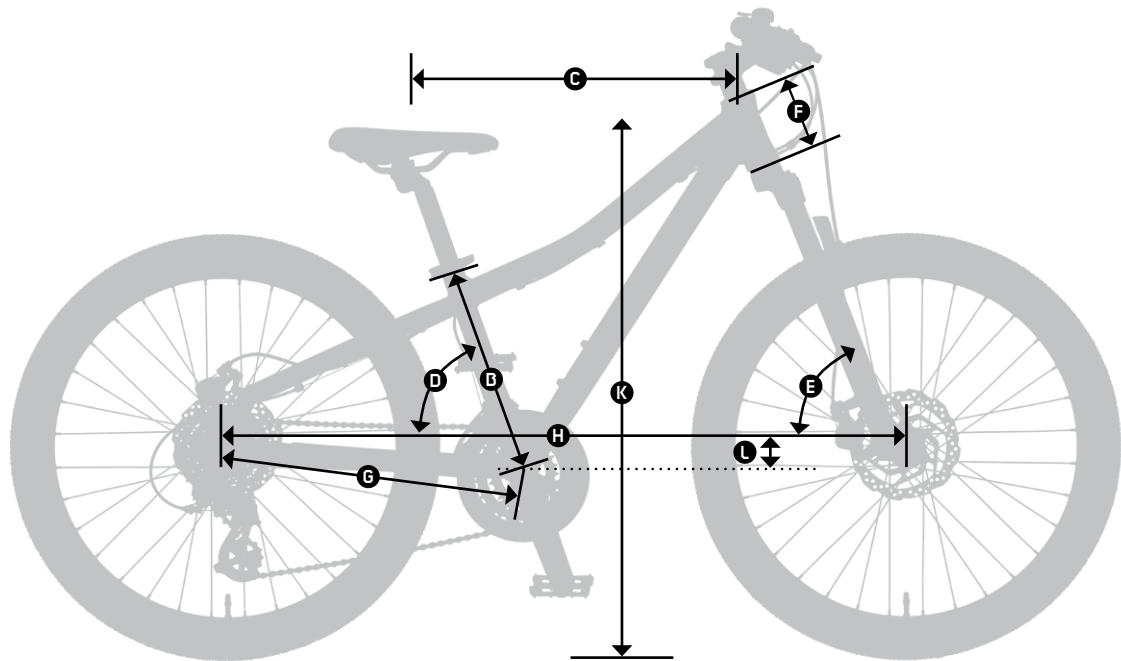

WILD SPEED DISC 24

2021

A	Size	31cm
	Size in cm	128
B	Seattube length	310
C	Toptube length	500
D	Seat angle	70°
E	Head angle	72°
F	Headtube length	90
G	Chainstay length	410
H	Wheelbase	958
I	Stack	508
J	Reach	335
K	Standover height	663
L	BB drop	35

WILDCAT 24

2021

A	Size Size in cm	35cm 128
B	Seattube length	350
C	Toptube length	522
D	Seat angle	73°
E	Head angle	71°
F	Headtube length	120
G	Chainstay length	400
H	Wheelbase	979
I	Stack	487
J	Reach	374
K	Standover height	412
L	BB drop	25

WILD ONE 24

2021

A	Size Size in cm	31cm 128
B	Seattube length	310
C	Toptube length	484
D	Seat angle	72,5°
E	Head angle	70°
F	Headtube length	100
G	Chainstay length	420
H	Wheelbase	954
I	Stack	509
J	Reach	324
K	Standover height	633
L	BB drop	50

WILD CROSS 24

2020

A	Size	31
	Size in cm	128
B	Seattube length	310
C	Toptube length	484
D	Seat angle	72,5°
E	Head angle	70,0°
F	Headtube length	100
G	Chainstay length	420
H	Wheelbase	954
K	Standover height	604
L	BB drop	50