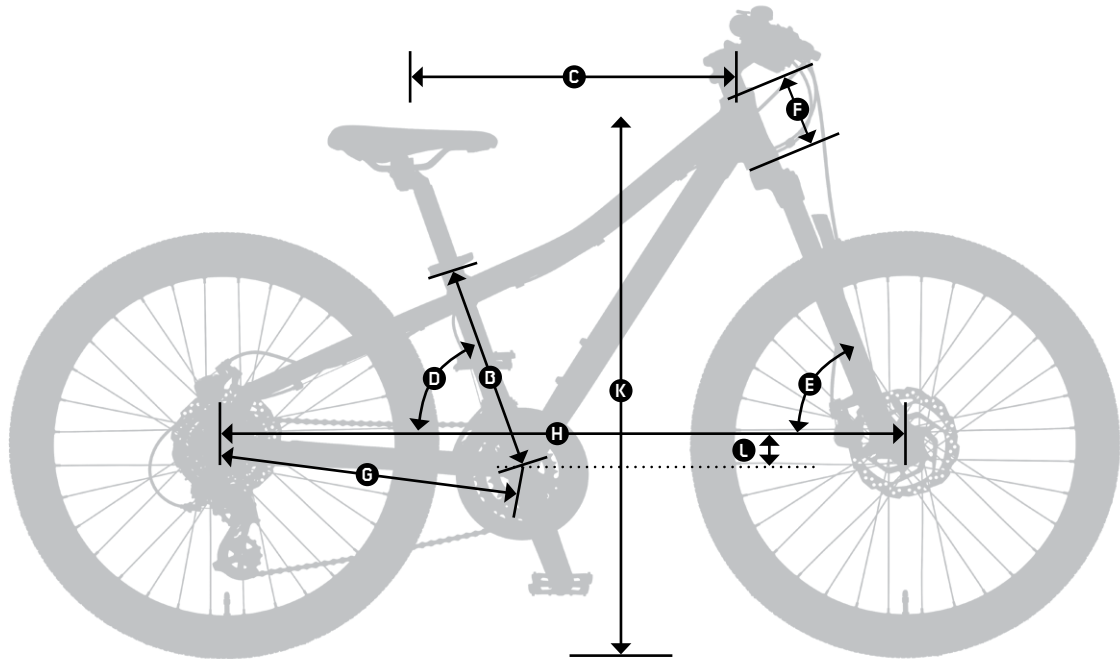

WILD SPEED DISC 24

2021

A	Size	31cm
	Size in cm	128
B	Seattube length	310
C	Toptube length	500
D	Seat angle	70°
E	Head angle	72°
F	Headtube length	90
G	Chainstay length	410
H	Wheelbase	958
I	Stack	508
J	Reach	335
K	Standover height	663
L	BB drop	35

WILD CROSS 24 & 24 STREET

2021

A	Size	31cm
	Size in cm	128
B	Seattube length	310
C	Toptube length	500
D	Seat angle	70°
E	Head angle	72°
F	Headtube length	120
G	Chainstay length	410
H	Wheelbase	953
I	Stack	495
J	Reach	339
K	Standover height	650
L	BB drop	45

WILDCAT 24

2021

A	Size Size in cm	35cm 128
B	Seattube length	350
C	Toptube length	522
D	Seat angle	73°
E	Head angle	71°
F	Headtube length	120
G	Chainstay length	400
H	Wheelbase	979
I	Stack	487
J	Reach	374
K	Standover height	412
L	BB drop	25

WILD CROSS 24

2020

A	Size	31
	Size in cm	128
B	Seattube length	310
C	Toptube length	484
D	Seat angle	72,5°
E	Head angle	70,0°
F	Headtube length	100
G	Chainstay length	420
H	Wheelbase	954
K	Standover height	604
L	BB drop	50